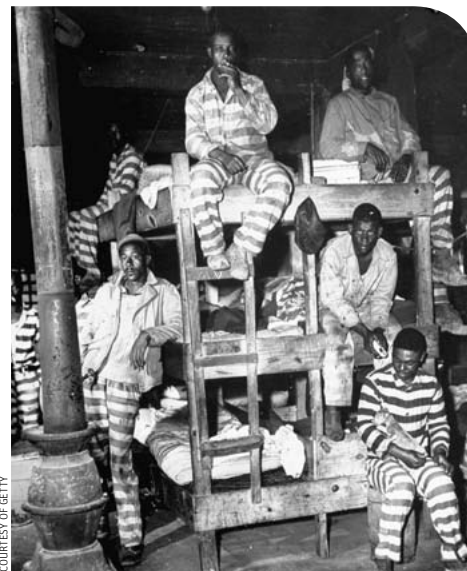

COURTESY OF GETTY

The interlocking forces that enabled “neoslavery” to persist from 1865 to 1945.

SLAVERY BY ANOTHER NAME

Premieres Sunday, February 19 at 9pm

- Get an email reminder to watch the show
- Learn more about history at pbs.org/history
- Preview videos online at wliw.org/video